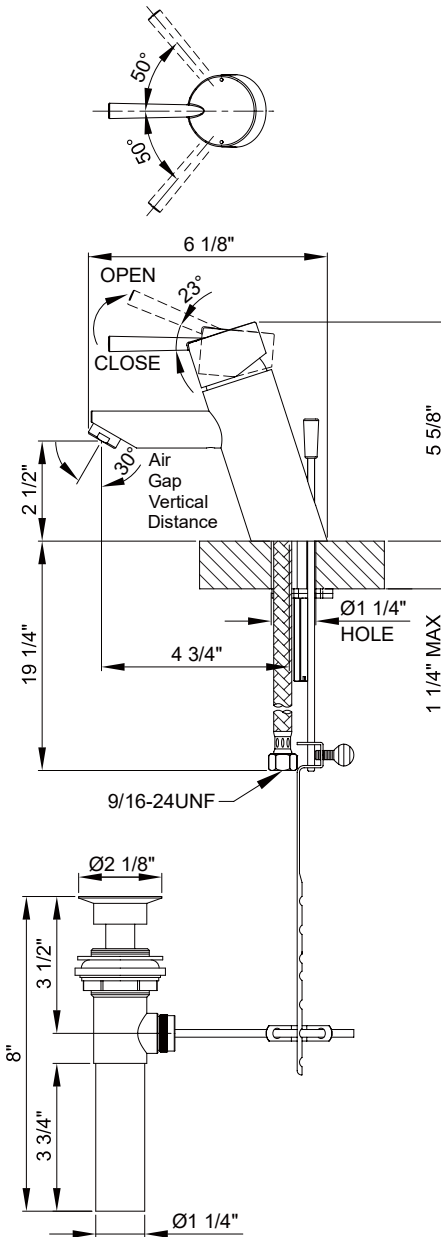

Brass Pop-Up Drain